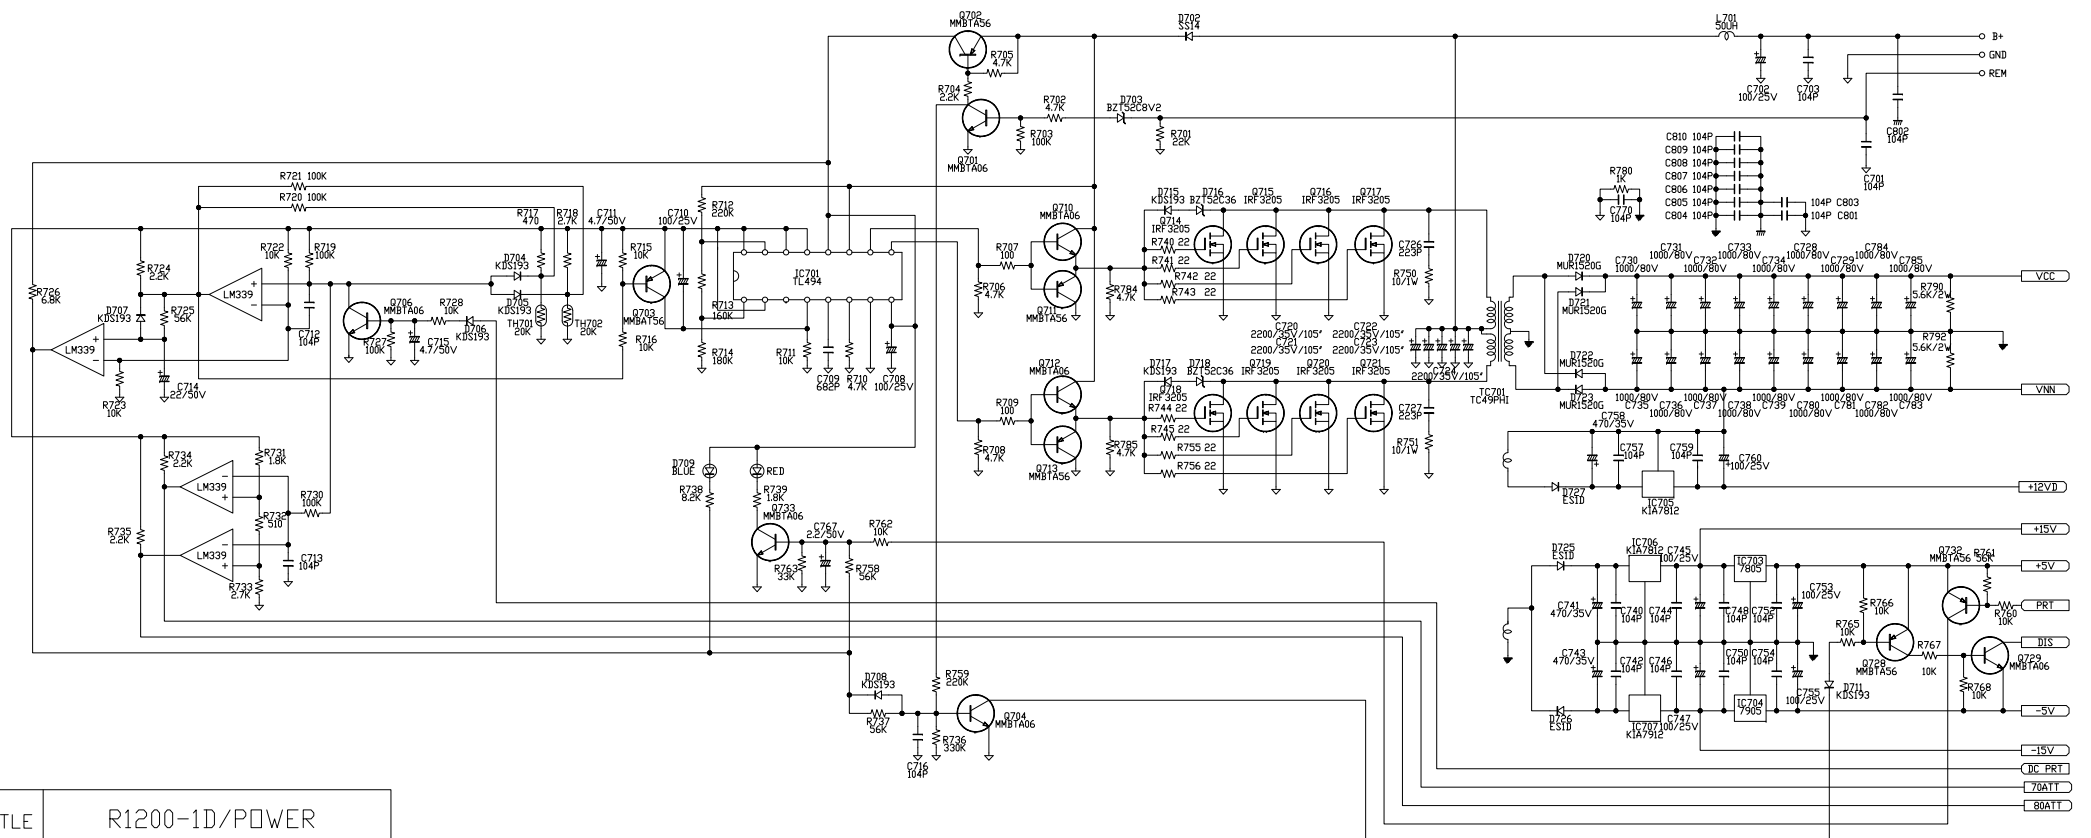

TITLE	R1200-1D/POWER		
DATE	20.JUL.11	DESIGN	G.D.LEE
FILE	POWER	REV	A